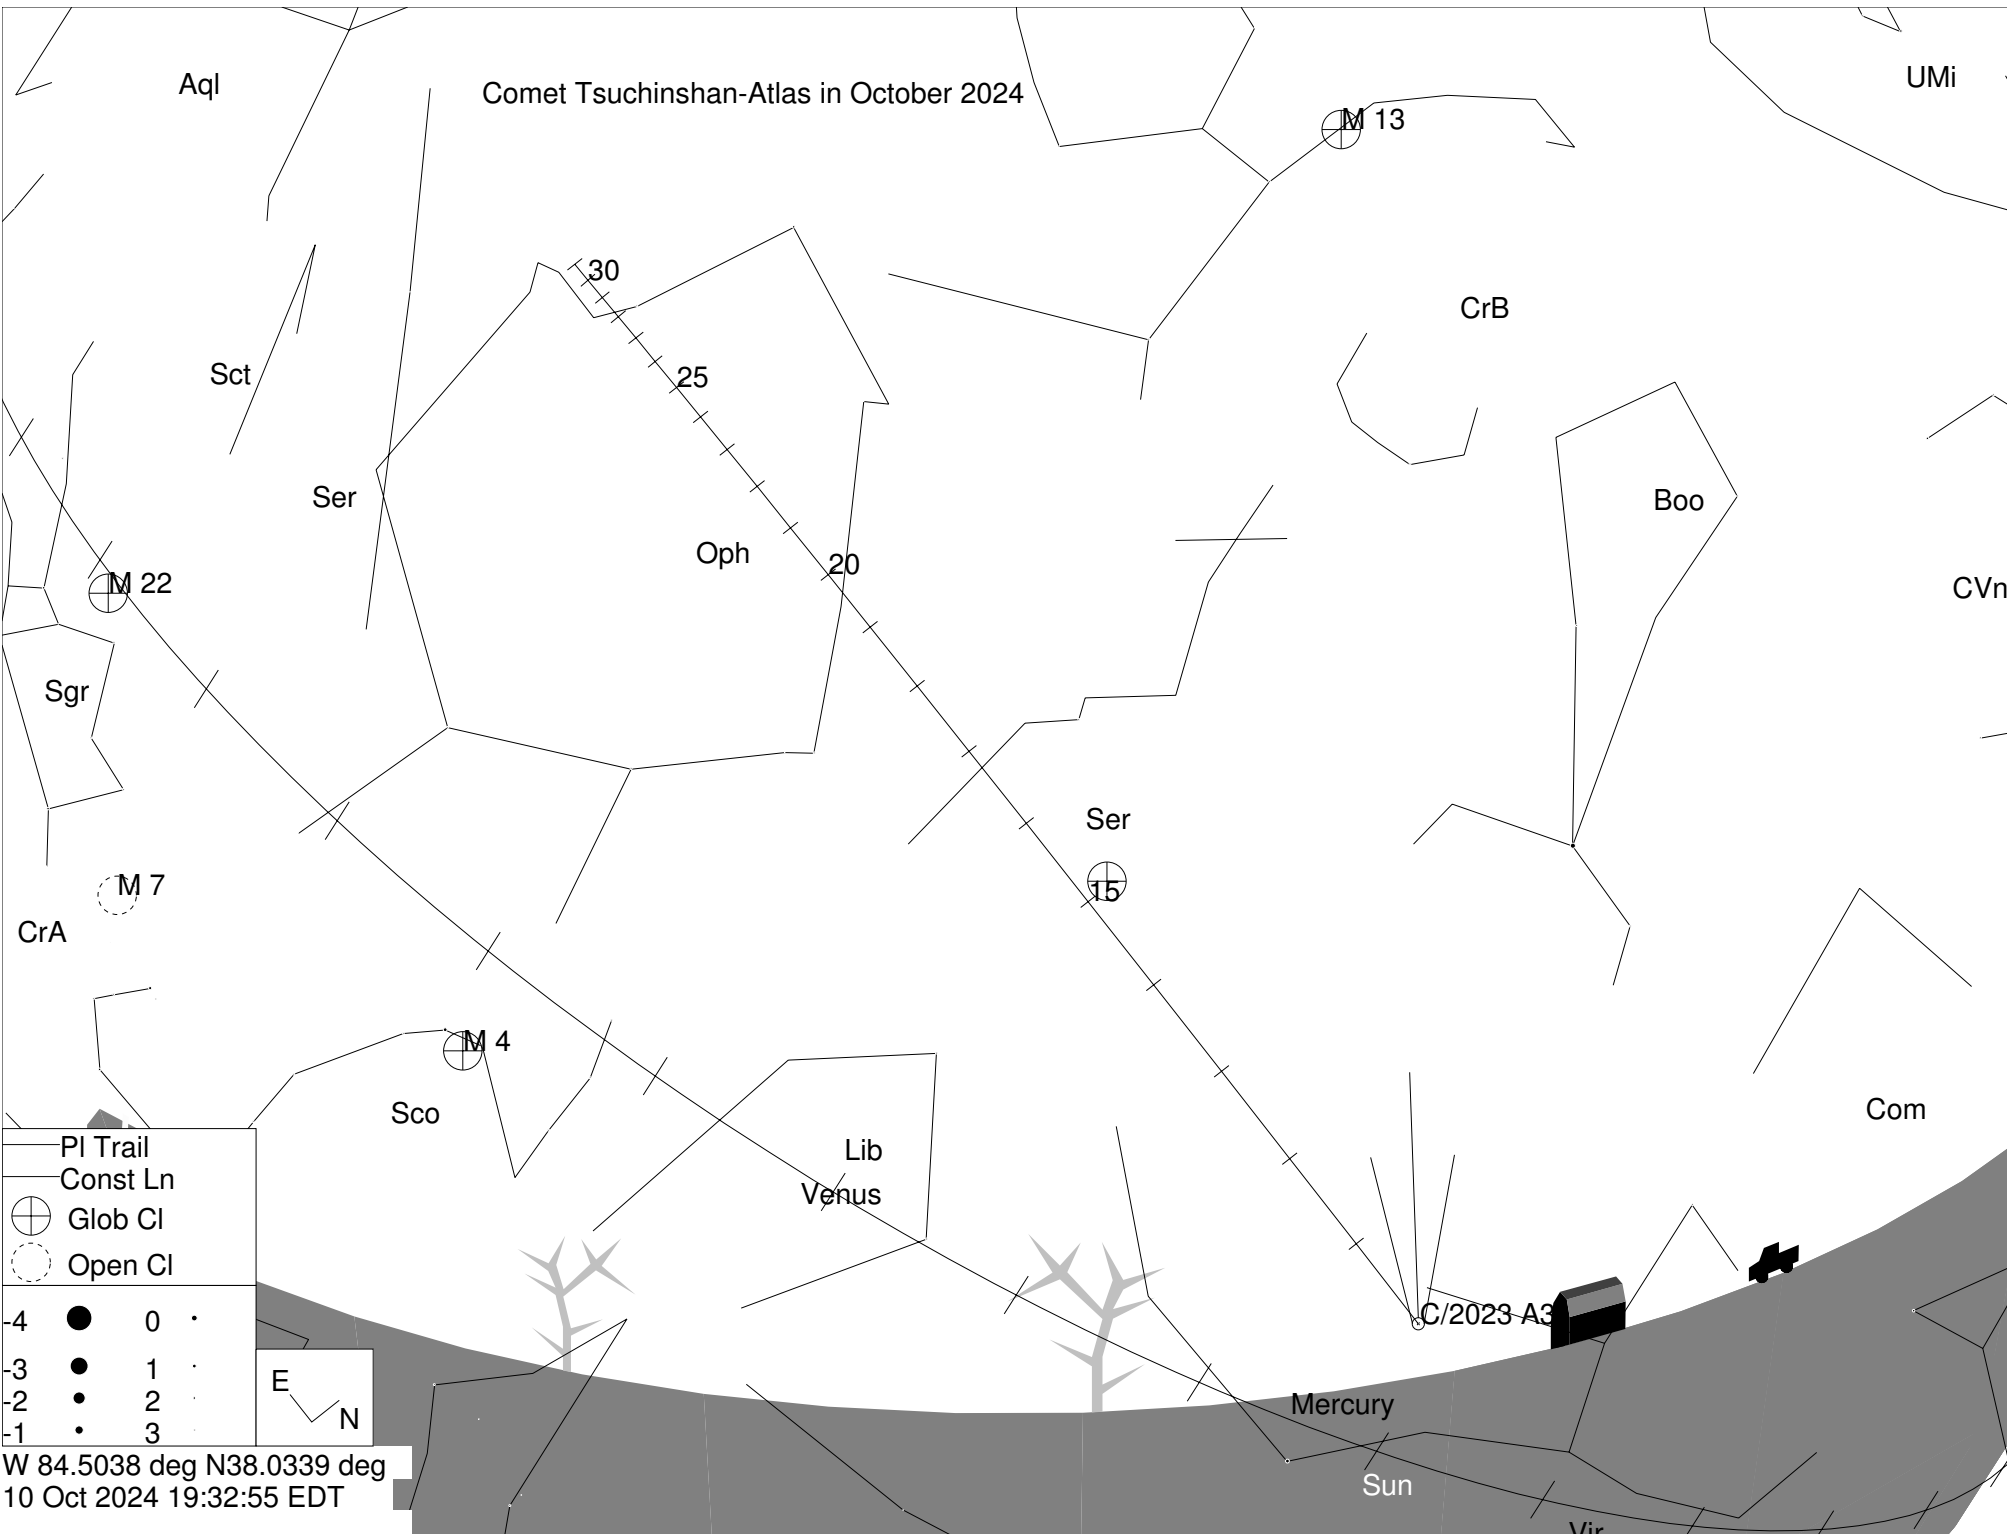

Comet Tsuchinshan-Atlas in October 2024

Legend:

- PI Trail
- Const Ln
- Glob Cl
- Open Cl

|    |   |   |   |
|----|---|---|---|
| -4 | ● | 0 | · |
| -3 | ● | 1 | · |
| -2 | ● | 2 | · |
| -1 | ● | 3 | · |

W 84.5038 deg N38.0339 deg  
 10 Oct 2024 19:32:55 EDT